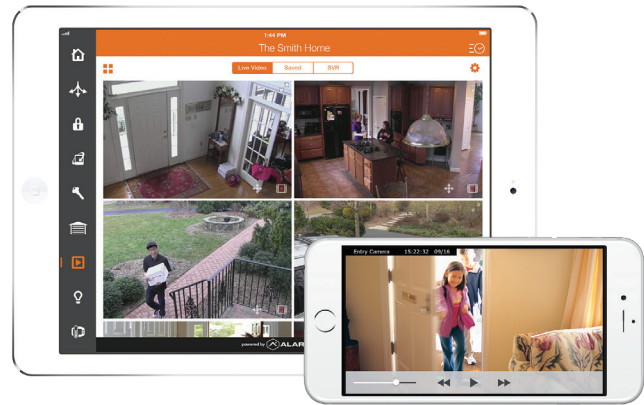

Video Monitoring

Complete Visibility with Video Monitoring

Forest's Video Monitoring solution allows you to see what's happening at your home or business when you can't be there. Video Monitoring integrates seamlessly with your security alarm, or it can be used independently if you only want Video Monitoring.

Our indoor IP cameras offer the choice of fixed or pan/tilt viewing, and outdoor IP camera ensures that activity around the property is visible, day and night.

Video Monitoring

Live video and saved clips via web and mobile devices