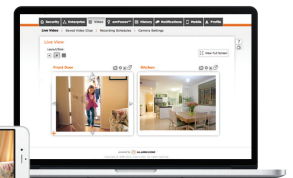

Our indoor IP cameras offer the choice of fixed or pan/tilt viewing, and outdoor IP camera ensures that activity around the property is visible, day and night.

Video Monitoring

Live video and saved clips via web and mobile devices

Network Router

Internet

Alarm.com Network Operations Center

Real-Time Alerts

Mobile Apps Remote Web Control